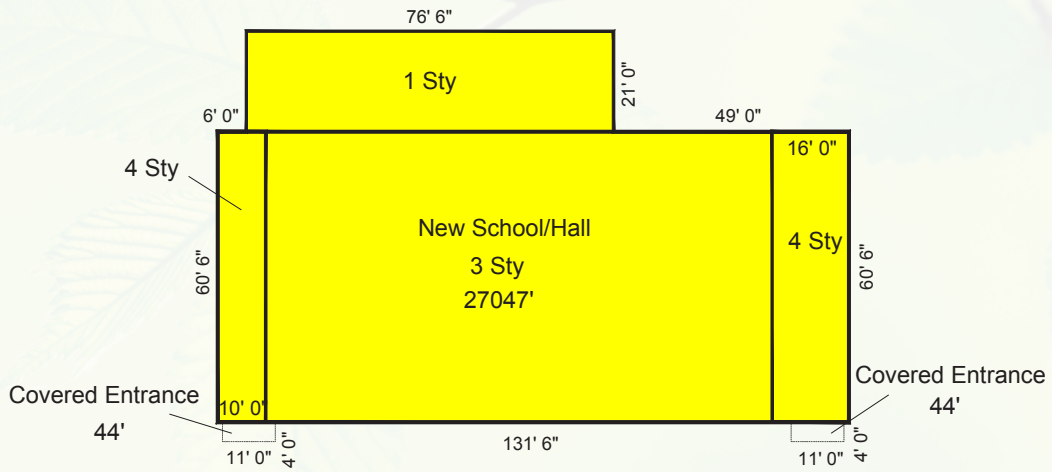

THE ARCHDIOCESE of BALTIMORE

Available

Division of Real Estate AND FACILITIES

St. Rose of Lima

SCHOOL HALL
410 Jeffrey Street Baltimore, Maryland 21225

wasburn Avenue

Scale 1:40

West Talbott Street