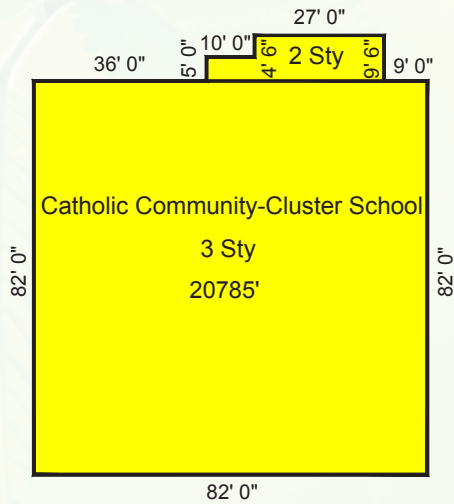

# THE ARCHDIOCESE of BALTIMORE

Available

Division of Real Estate AND FACILITIES

## St. Mary Star of the Sea

CATHOLIC COMMUNITY SCHOOL  
300 East Gittings Baltimore, Maryland 21230

Scale 1:40