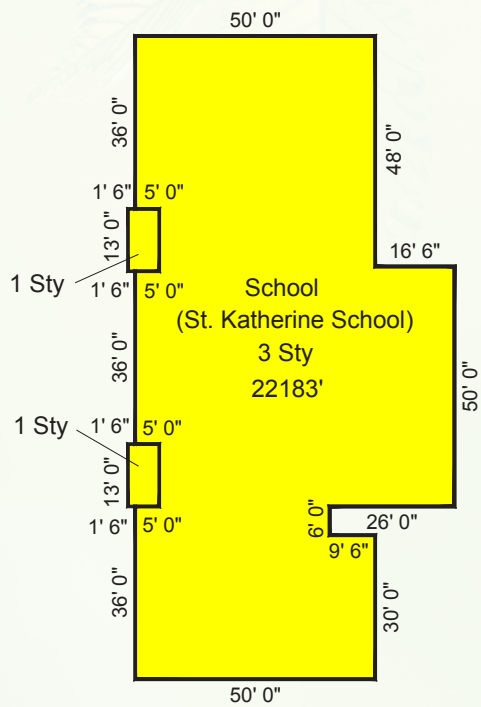

## St. Katharine

ELEMENTARY SCHOOL

1201 N. Rose Street Baltimore, Maryland 21213

Scale 1:40

North Rose Street

001

East Biddle Street