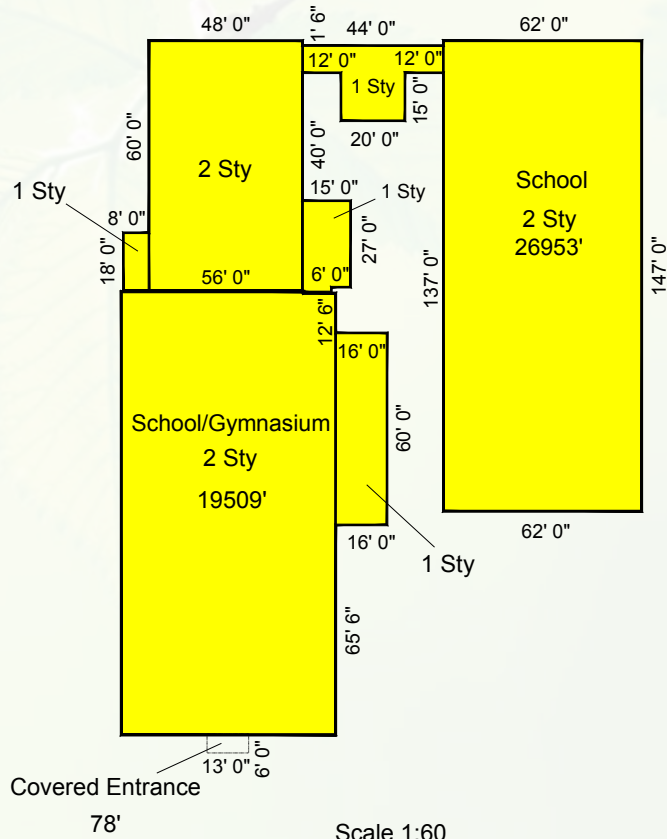

Available

Division of Real Estate AND FACILITIES

St. Joseph Monastery

3601 Old Frederick Road Baltimore, Maryland 21229

Scale 1:60

Scale 1:10

THE ARCHDIOCESE of BALTIMORE

Available