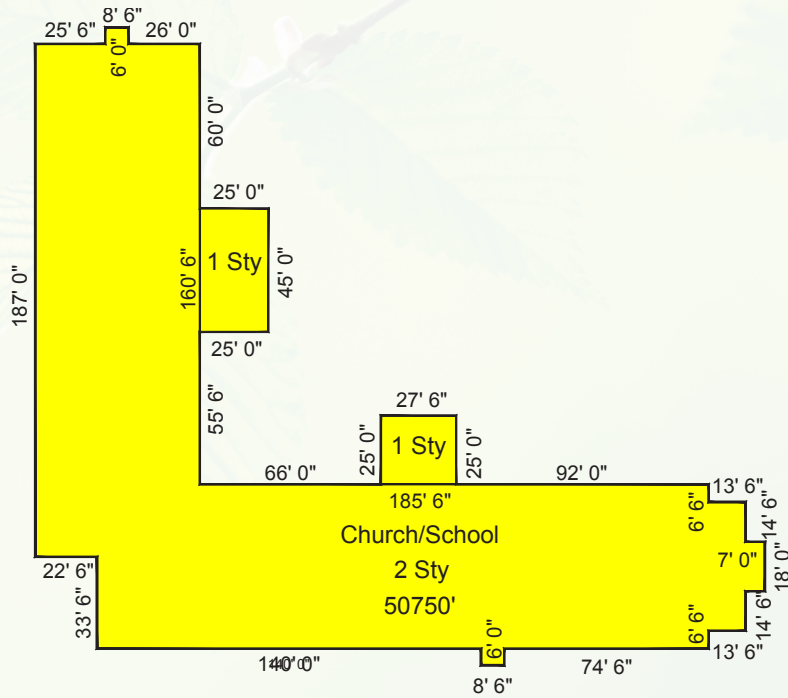

## St. Clare

ELEMENTARY SCHOOL  
716 Myrth Avenue Baltimore, Maryland 21221

Scale 1:70

Scale 1:30