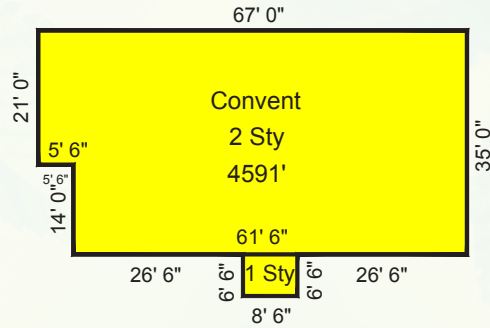

St. Clare

ELEMENTARY SCHOOL
716 Myrth Avenue Baltimore, Maryland 21221

Scale 1:10

Scale 1:3

Scale 1:10

Scale 1:10