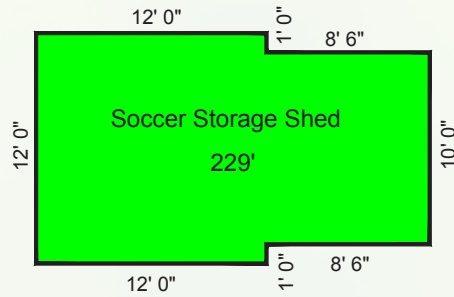

## St. Clare

ELEMENTARY SCHOOL  
716 Myrth Avenue Baltimore, Maryland 21221

Scale 1:10

Scale 1:3

Scale 1:10

Scale 1:10

Scale 1:10