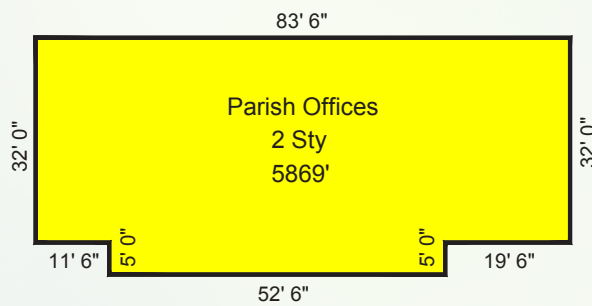

## St. Clare

ELEMENTARY SCHOOL  
716 Myrth Avenue Baltimore, Maryland 21221

Scale 1:70

Scale 1:30