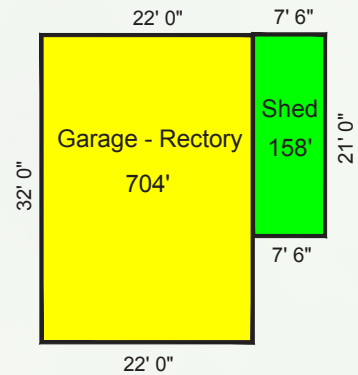

## St. Clare

ELEMENTARY SCHOOL  
716 Myrth Avenue Baltimore, Maryland 21221

Scale 1:70

Scale 1:30