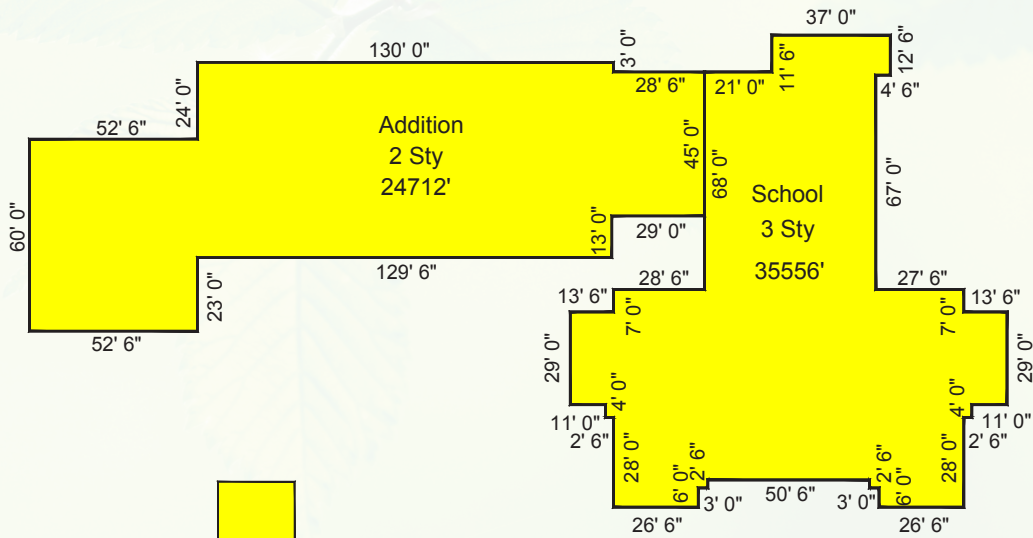

THE ARCHDIOCESE of BALTIMORE

Available

Division of Real Estate AND FACILITIES

St. Anthony of Padua

MOTHER MARY LANGE SCHOOL
4410 Frankford Avenue Baltimore, Maryland 21206

Scale 1:60

THE ARCHDIOCESE of BALTIMORE