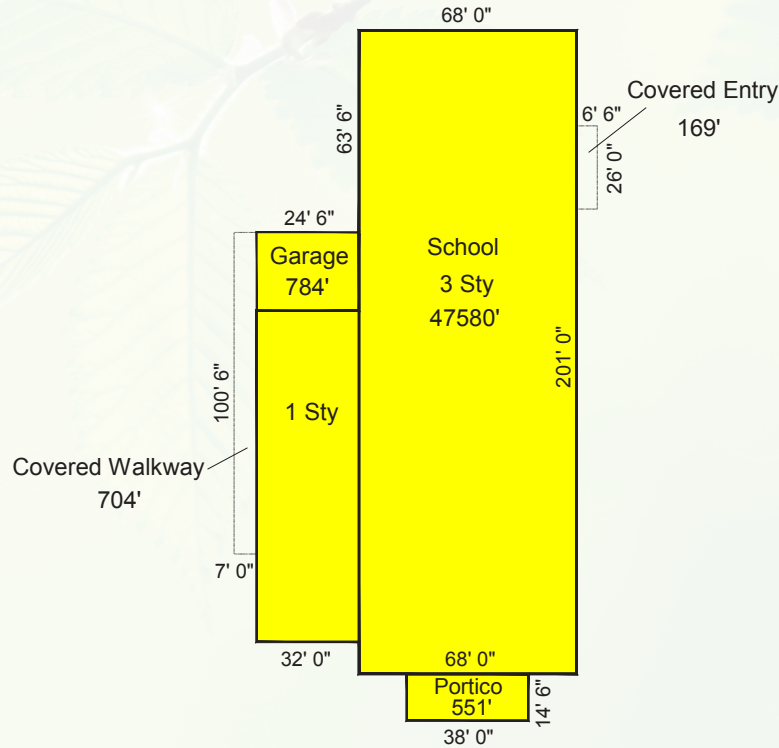

Sacred Heart of Mary

ELEMENTARY SCHOOL
6726 Youngstown Avenue Baltimore, Maryland 21222

Scale 1:60

Scale 1:30

Available

Division of Real Estate AND FACILITIES

Sacred Heart of Mary

ELEMENTARY SCHOOL
6726 Youngstown Avenue Baltimore, Maryland 21222

Scale 1:10