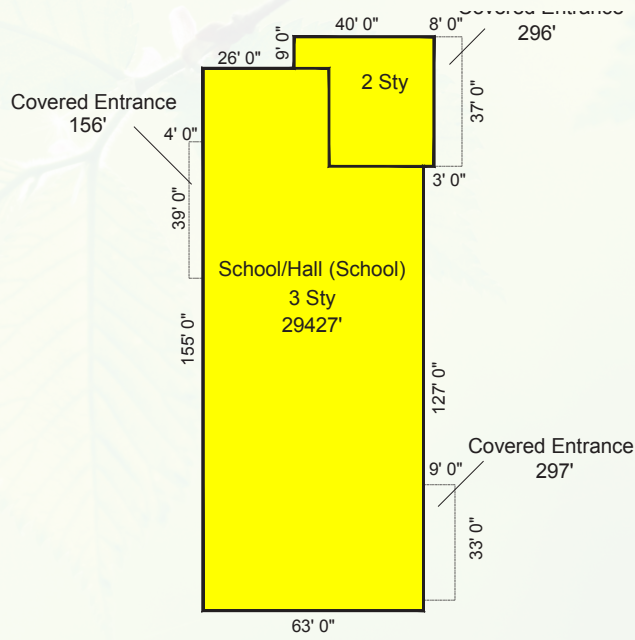

## Ascension

PRESCHOOL

4601 Maple Avenue Baltimore, Maryland 21227

Scale 1:40